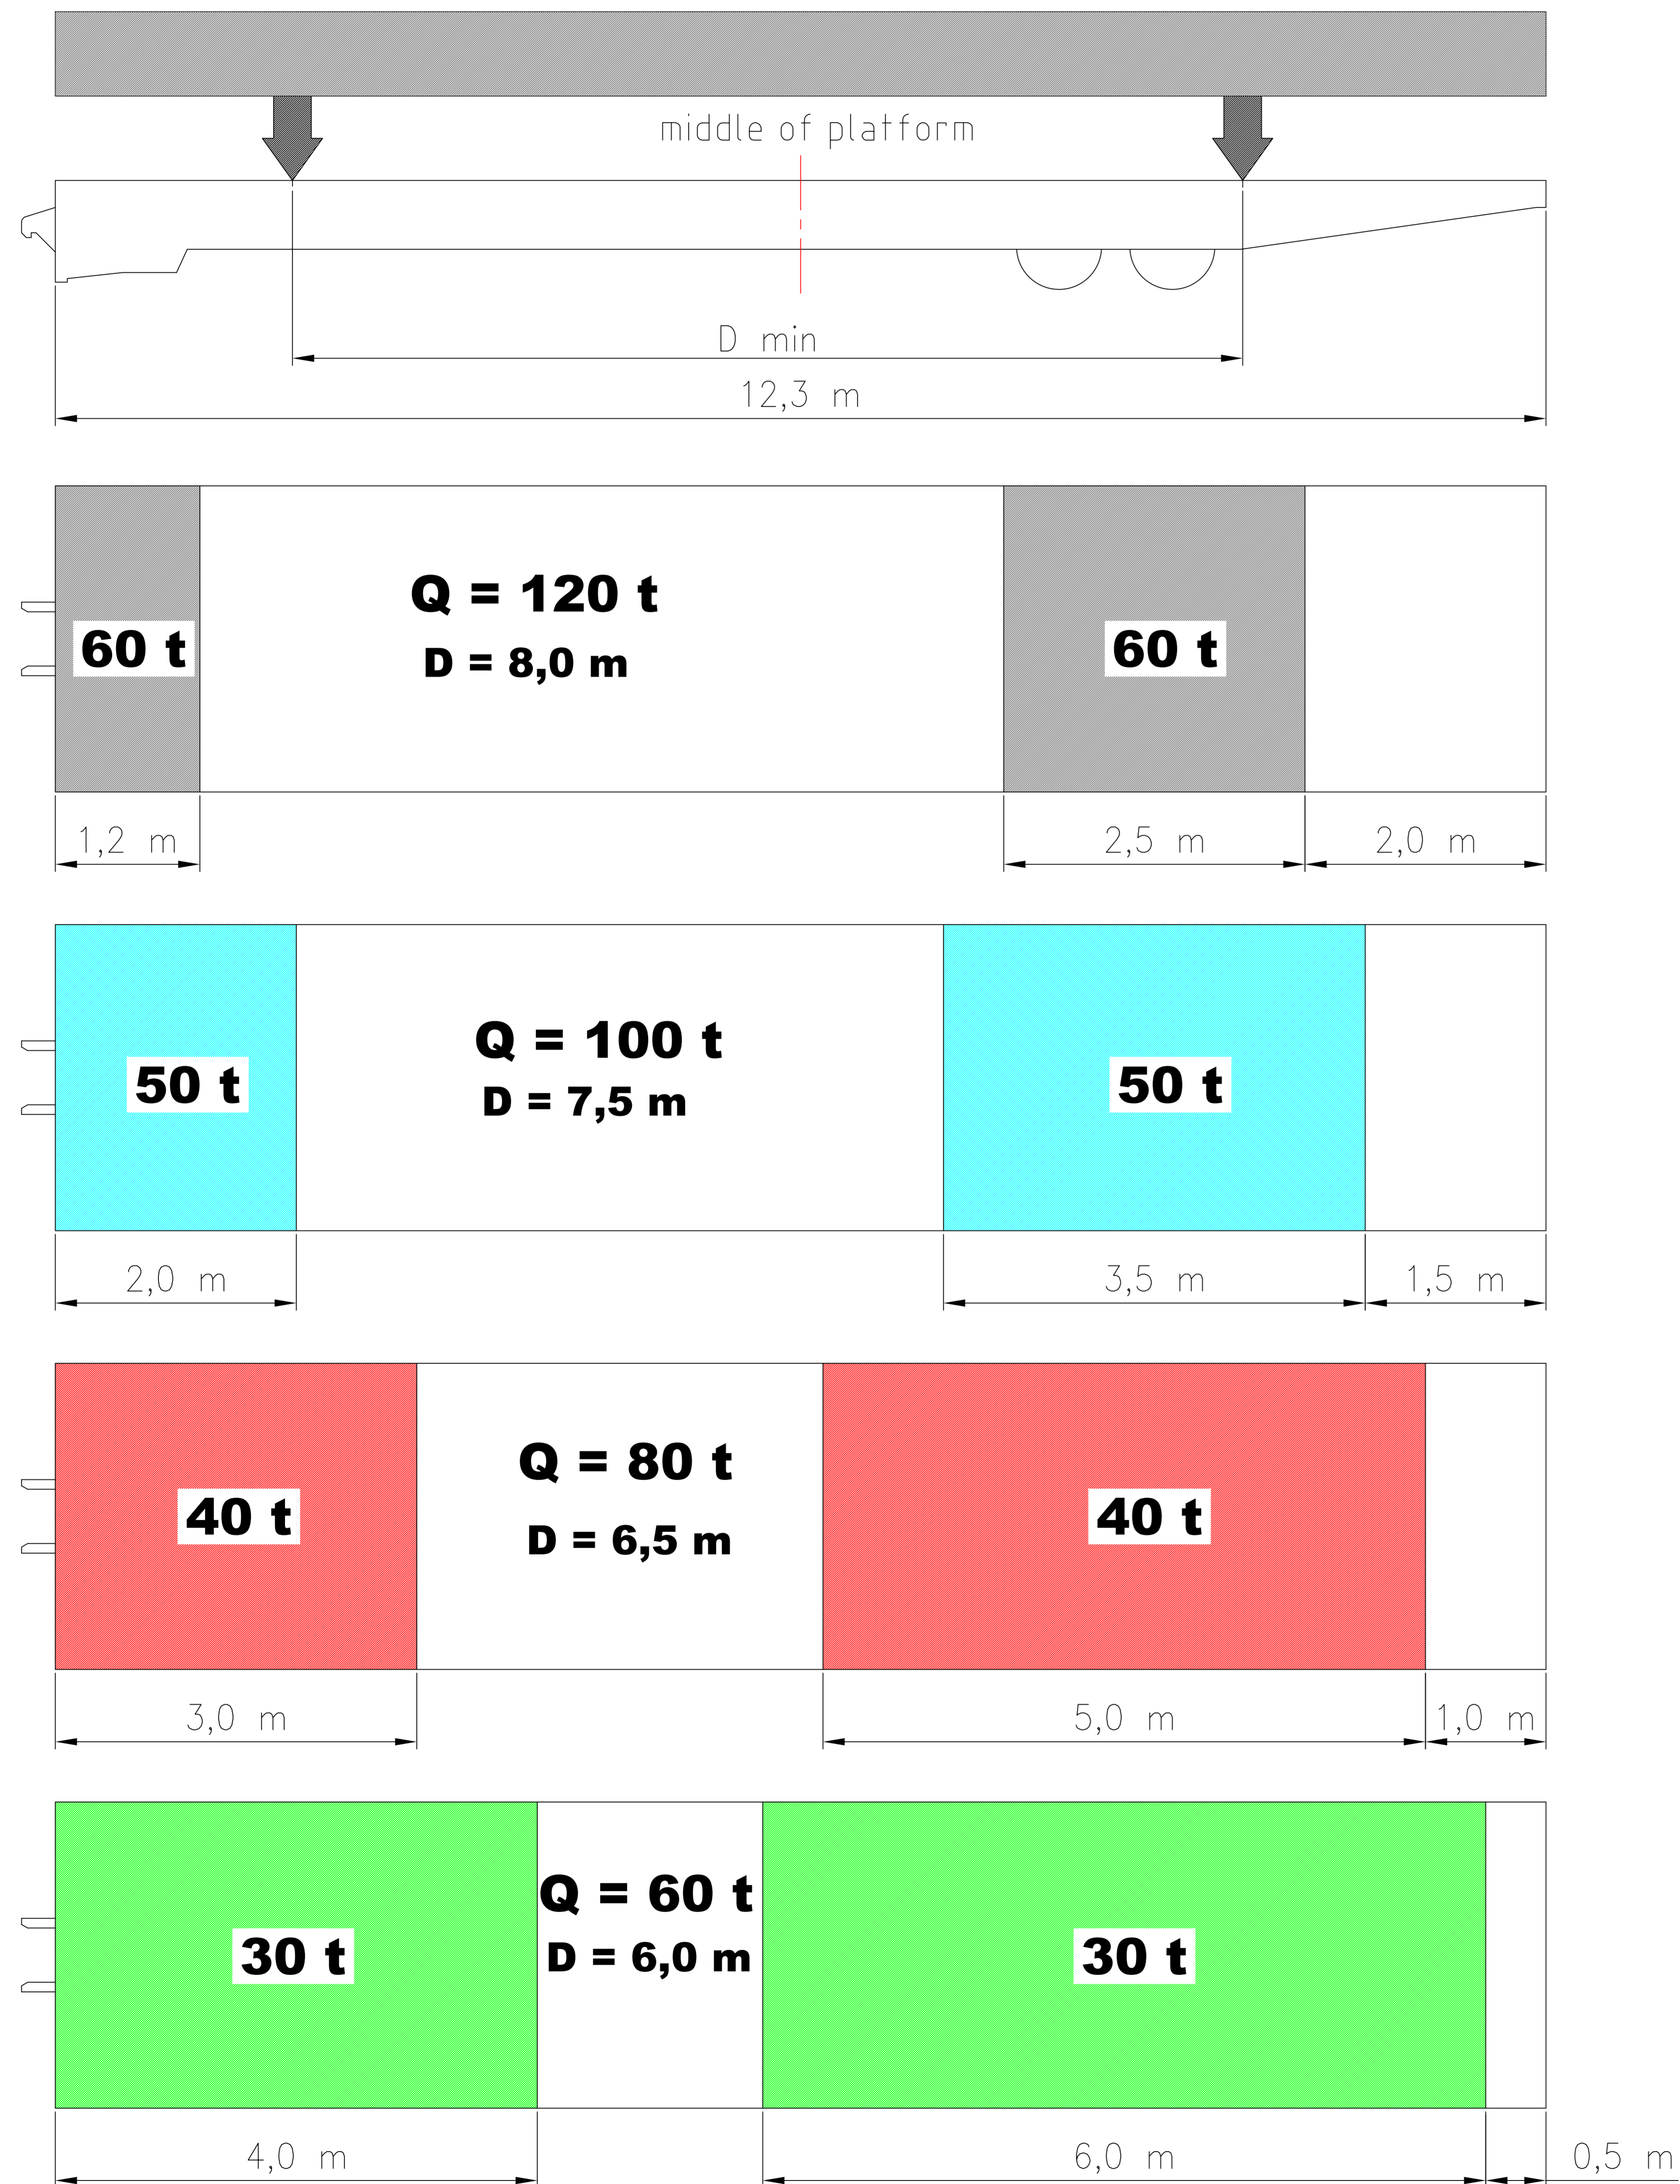

**ACLU - Rolltrailer 40' 120 tons - 2,7 m wide**

**Point loads** must be put on the platform within the marked areas possibly at a distance greater than "D"

**owners reg. nos. ACLU 120055 to ACLU 120304**

**Distributed loads**

Load gravity center must be inside the respective marked areas