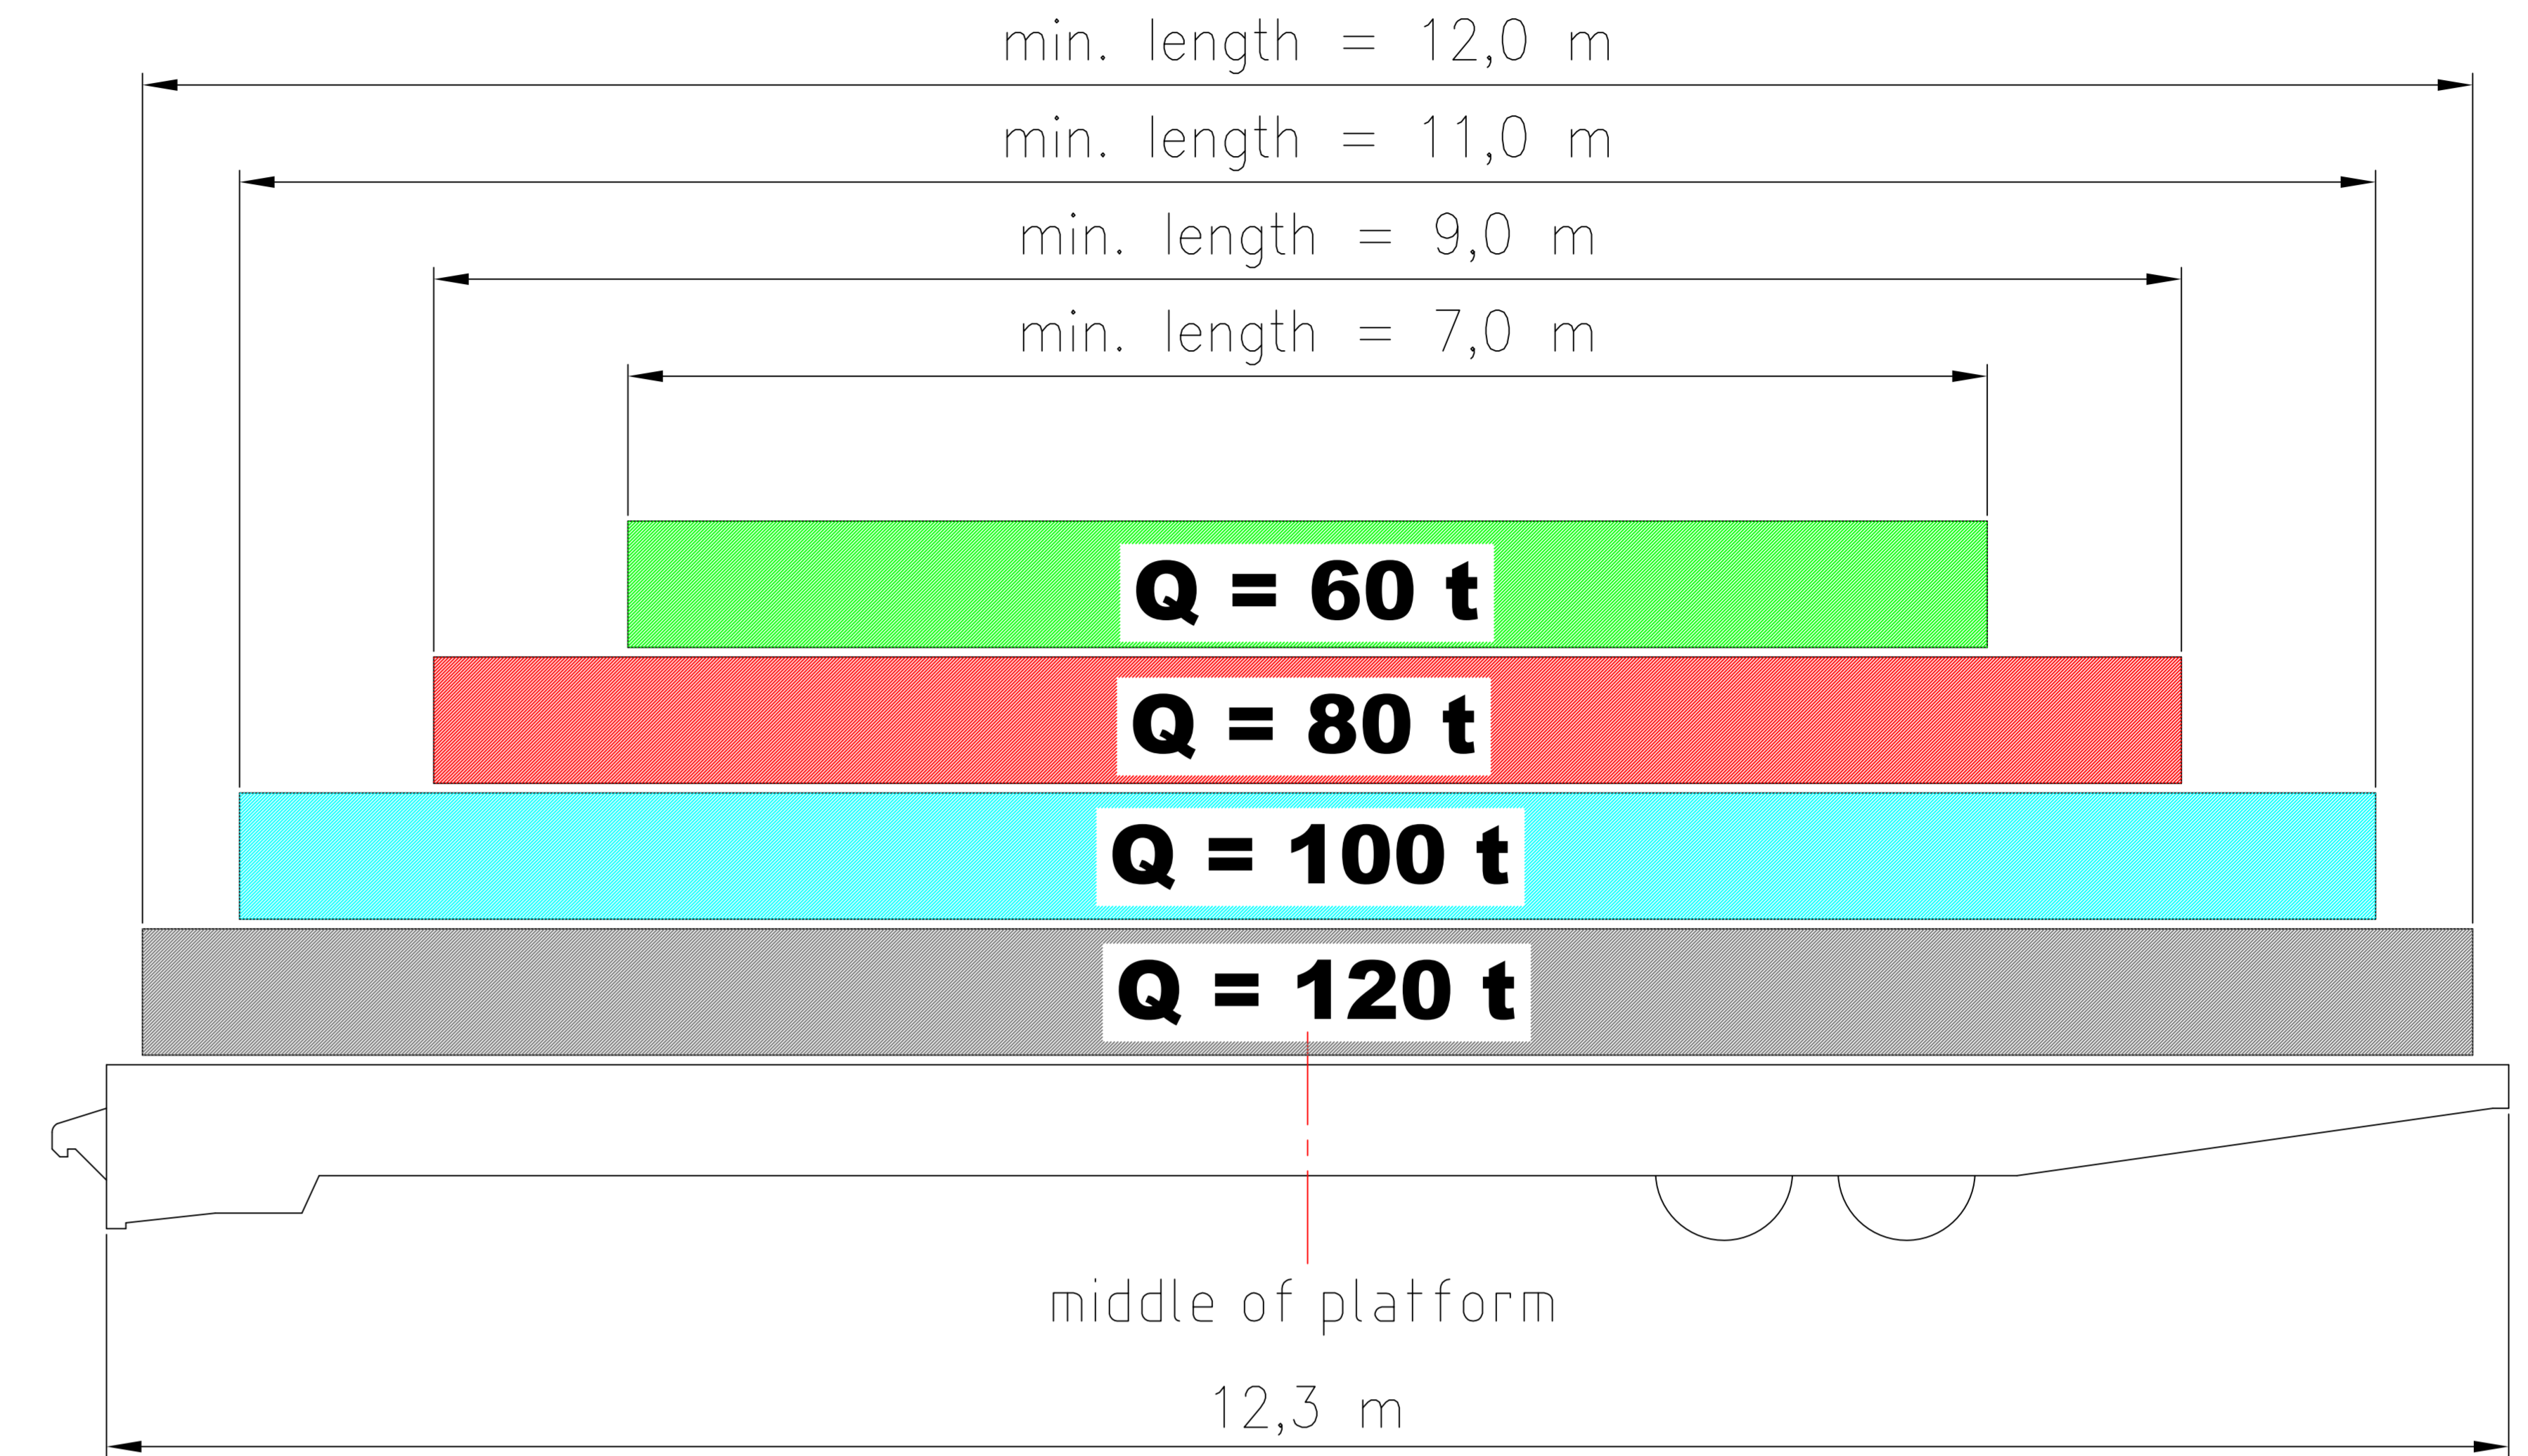

**ACLU - Rolltrailer 40' 120 tons - 2,7 m wide**

**Point loads** must be put on the platform within the marked areas possibly at a distance greater than "D"

**owners reg. nos. ACLU 120055 to ACLU 120304**

**Distributed loads**

Load gravity center must be inside the respective marked areas